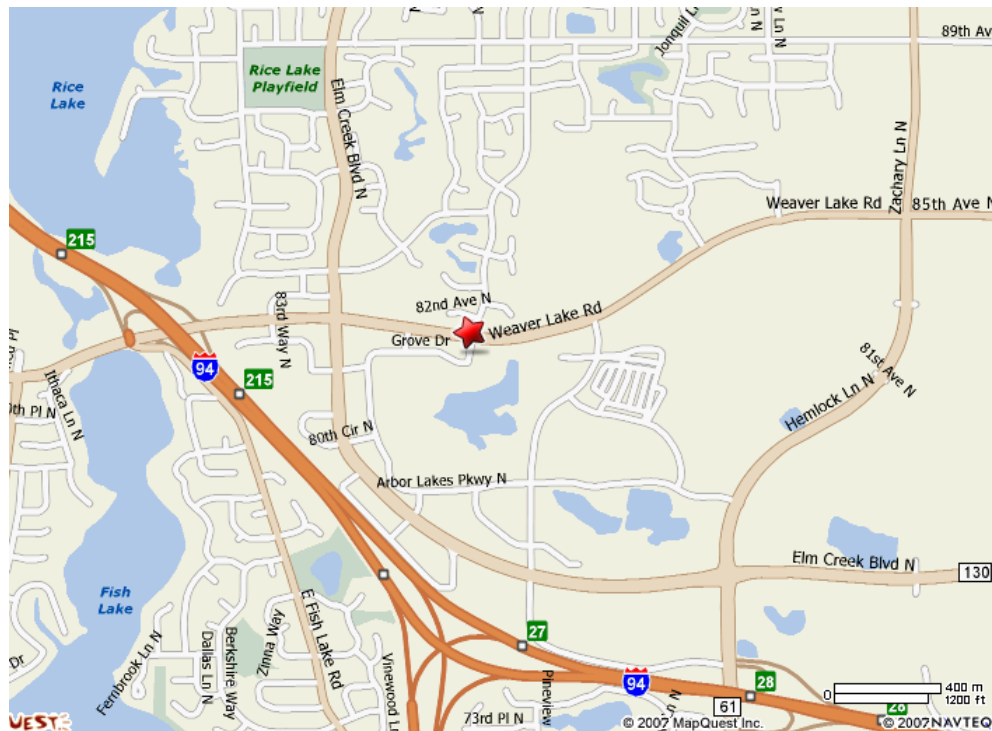

Maple Grove Women of Today

COME JOIN US!

1. What: General Meeting
2. When: 7:00 pm
   Third Monday of every month (no meeting in December)
3. Where: Maple Grove Community Center
   12951 Weaver Lake Road
   Maple Grove, Minnesota

See map below or use Mapquest at www.mapquest.com.

Questions: Leave a message at 651.642.5404 or e-mail membership@maplegrovwto.org.

Want to know more about our chapter?
Check out our website: www.maplegrovwto.org